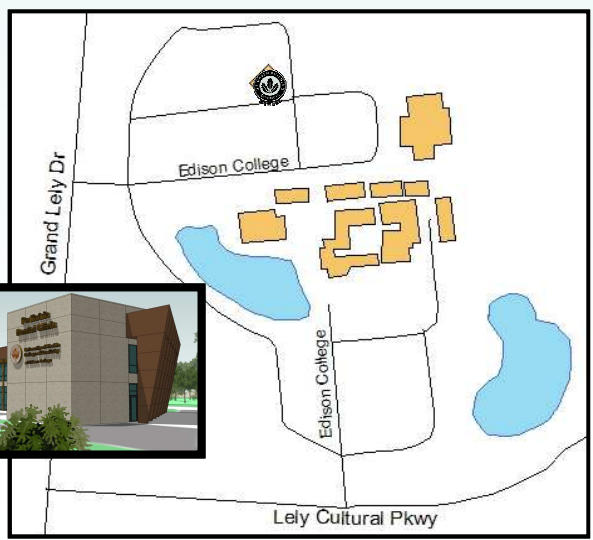

UNIVERSITY OF FLORIDA SATELLITE LEED PROJECTS

Registered: 3

LAKE NONA LEED PROJECTS

**UF Research & Conference
Facility**

EAST CAMPUS LEED PROJECTS

**East Campus Office
Building**

NAPLES LEED PROJECTS

UF Dental Clinic