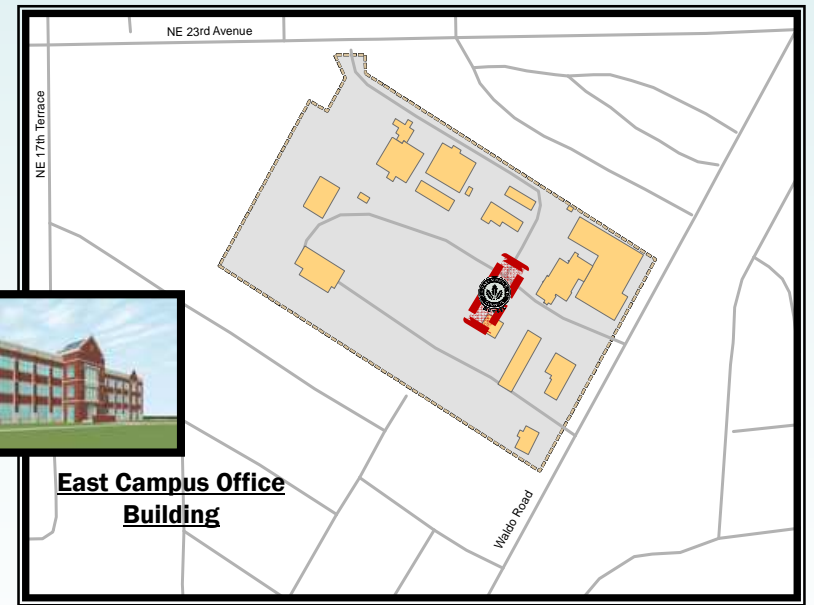

UNIVERSITY OF FLORIDA SATELLITE LEED PROJECTS

Registered: 3

LAKE NONA LEED PROJECTS

**UF Research & Conference
Facility**

EAST CAMPUS LEED PROJECTS

**East Campus Office
Building**

NAPLES LEED PROJECTS

UF Dental Clinic