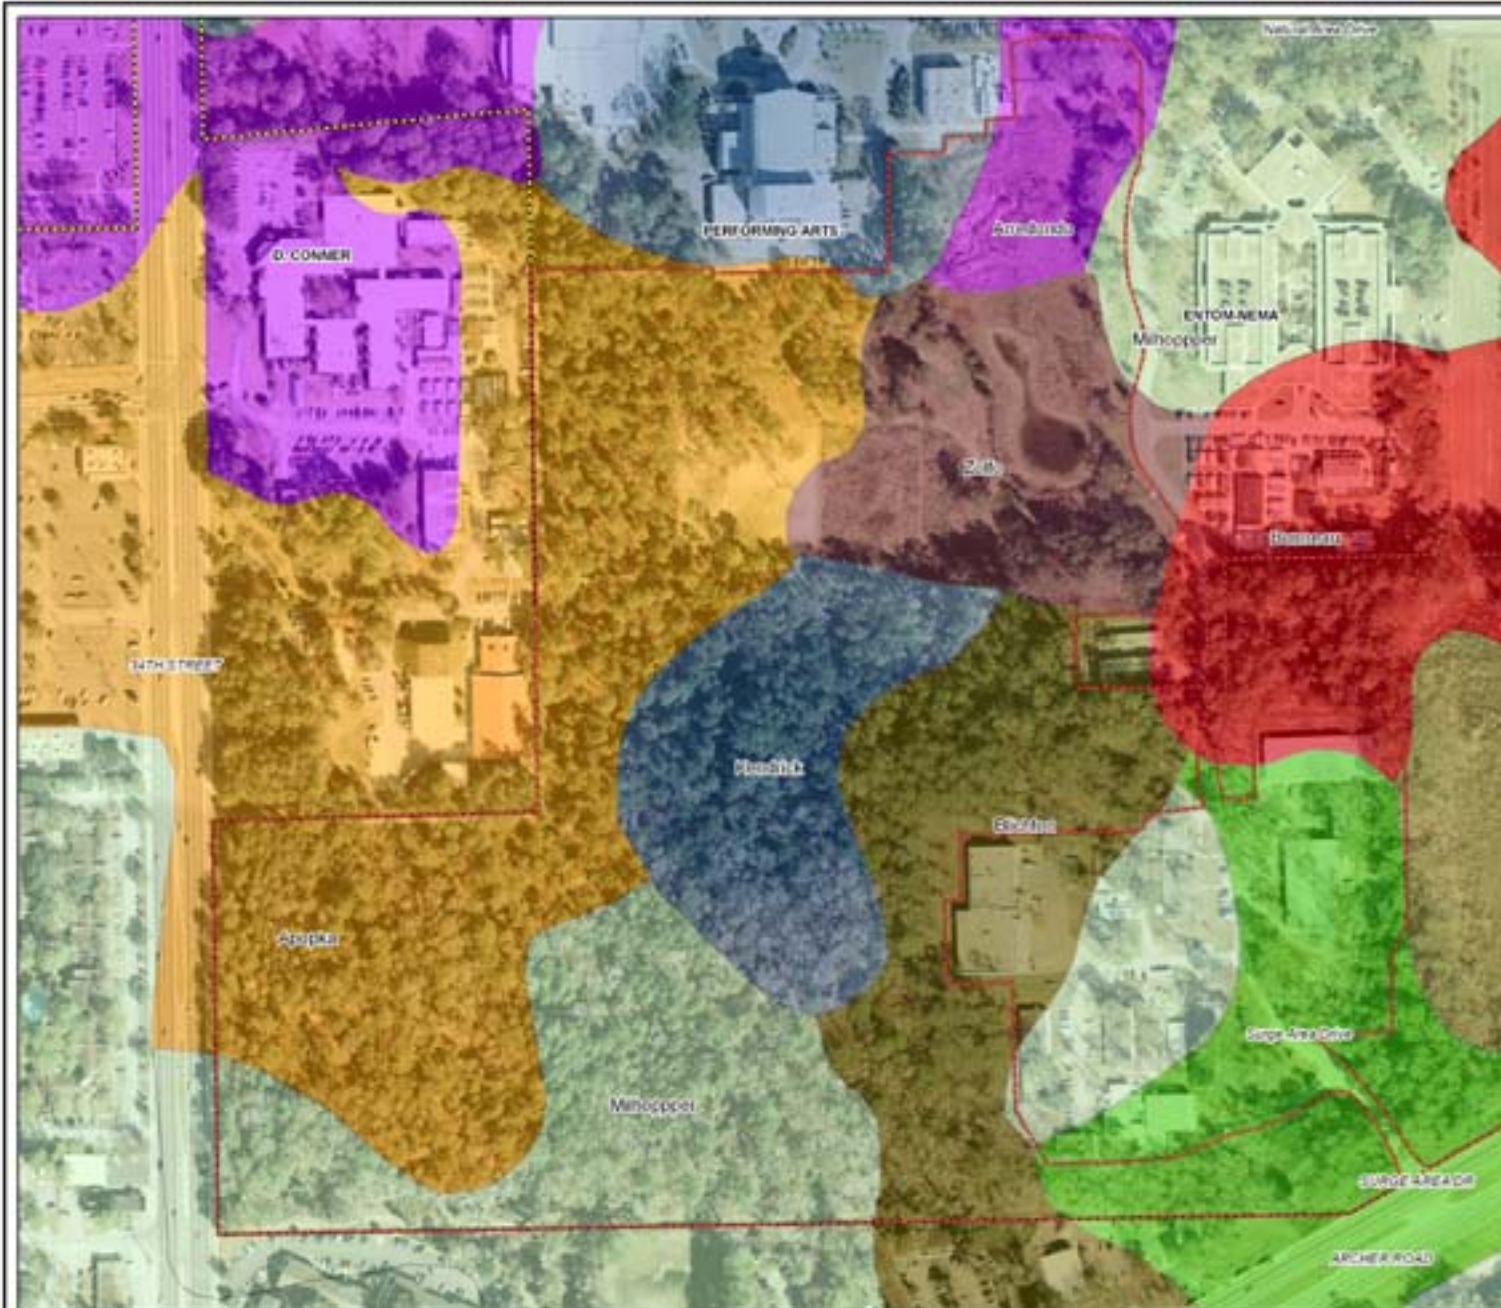

Figure 14 - 2

Soils  
Natural Areas Teaching Lab  
Conservation Area

-  Conservation Area
-  Apopka
-  Arredondo
-  Blighton
-  Bonneau
-  Kendrick
-  Lochloosa
-  Mihopper
-  Monteocha
-  Zolfo
-  Master Plan Boundary

0 85 170 340 510 Feet

Facilities, Planning  
and Construction  
May 2005

This map is intended for planning purposes only.